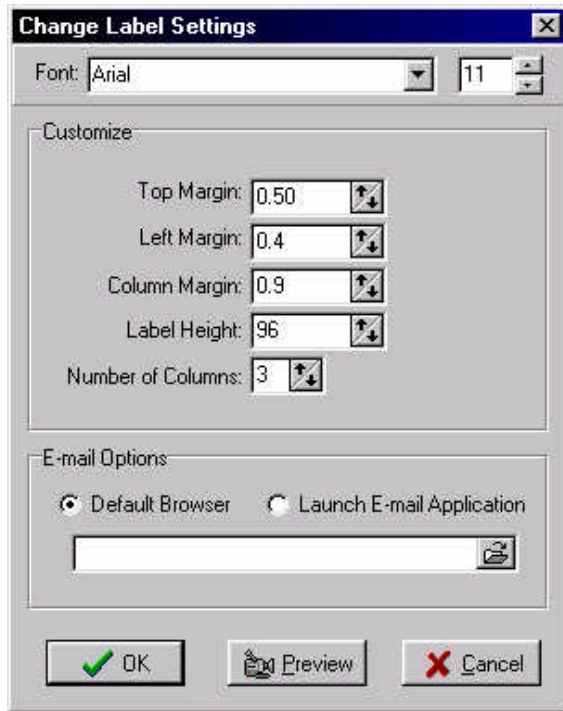

Label Settings

Label settings in *Special/Mailing Labels/Set Up*

These are ***standard settings*** used for mailing labels. If you need to adjust just make some slight changes in the top margin, left margin, etc.